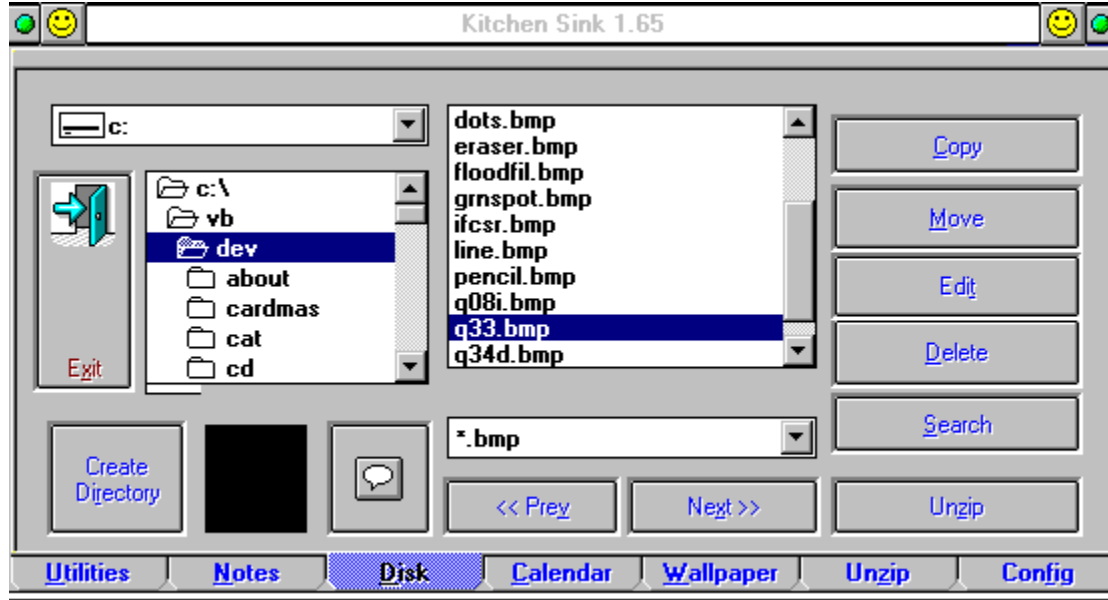

Blind Mellon Software, 1995 All Rights Reserved

Notepad Screen

Notepad is a dual purpose notepad, when you enter a note and depress the save button the note will be saved into the current daily calendar, daily notes are cumulative and may be managed in the calendar screen. The notepad may also be used to load and save text files via the buttons provided. There is also a drag and drop calculator and calendar available. The notepad screen and the calendar screen work together to provide input as well as history of your notes.

Utility screen that will allow you to change your windows wallpaper on demand or schedule changes.

Blind Mellon Software, 1995 All Rights Reserved

Configuration Screen

A combination of facilities available, including, A desktop clock with selectable fonts and colors, the clock may be moved with the mouse and will remain where the user leaves it on the screen. Two viewers for graphics files, which will read and display BMP, WMF, GIF files. A tool to allow the user to configure the screen sizes and locations of each screen. A desktop CD Player with volume control. The user also has the ability to redefine the number of tabs displayed as well as the locations of the tabs on the screens.

Blind Mellon Software, 1995 All Rights Reserved

File Screen

This screen provides you with the ability to access your disk information as well as manage that information via the popup menus. Popup menus are common in Kitchen Sink and may be accessed by depressing the right mouse button in most locations on any screen. File utilities are available in the popup menu. You may also search the disk via the button provided as well as launch any file in the list by double clicking on the file. Templates are available below the directory window.