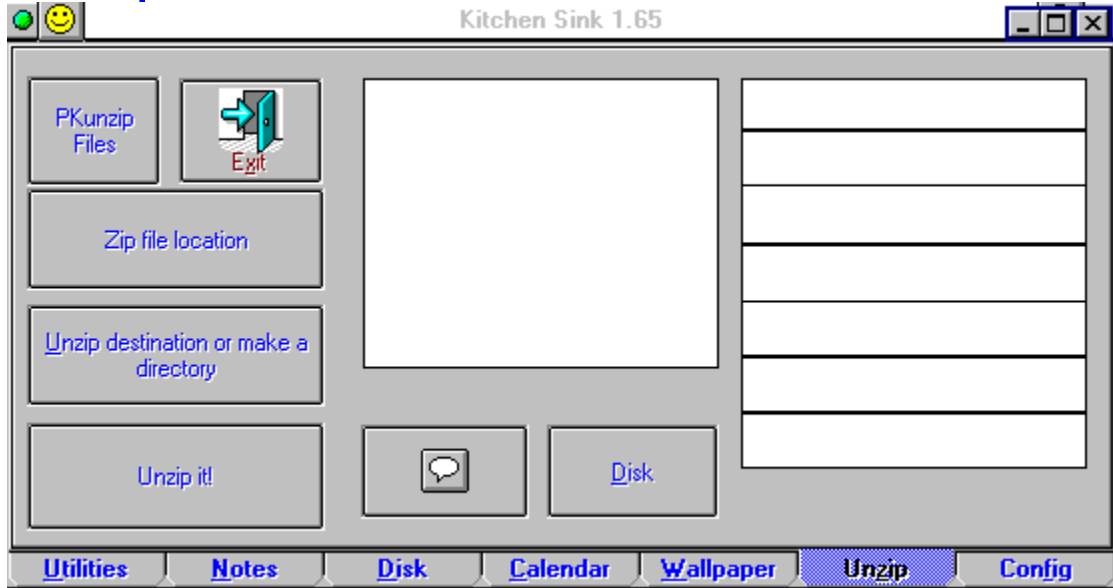

Unzip Screen

The Unzip screen is used as a shell for the standard pzip utilities, once installed you may use this screen to unzip files using pkunzip.

Blind Mellon Software, 1995 All Rights Reserved