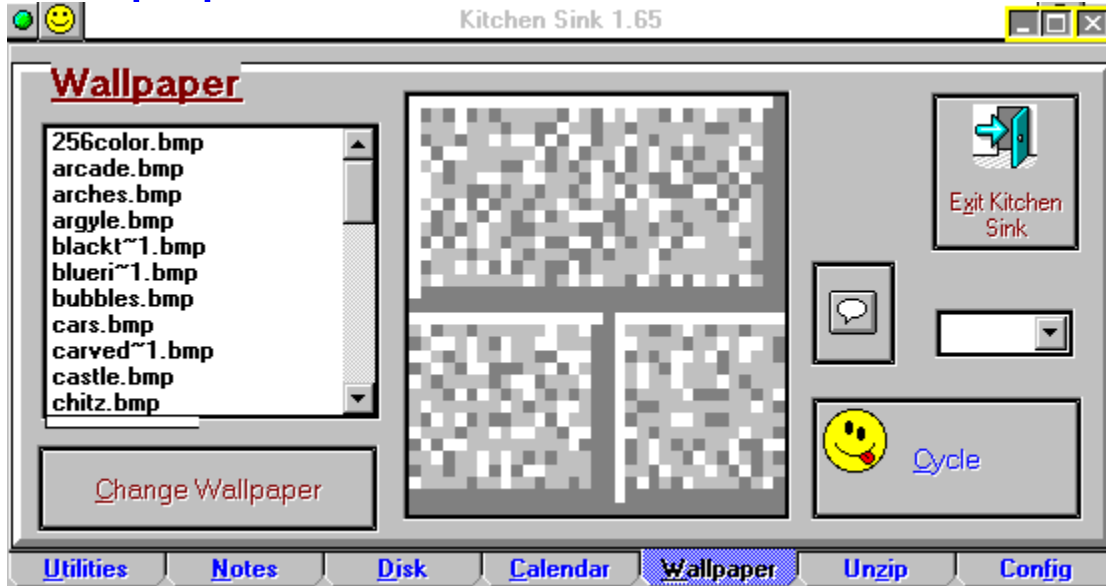

Wallpaper Screen

Utility screen that will allow you to change your windows wallpaper on demand or schedule changes.

Blind Mellon Software, 1995 All Rights Reserved