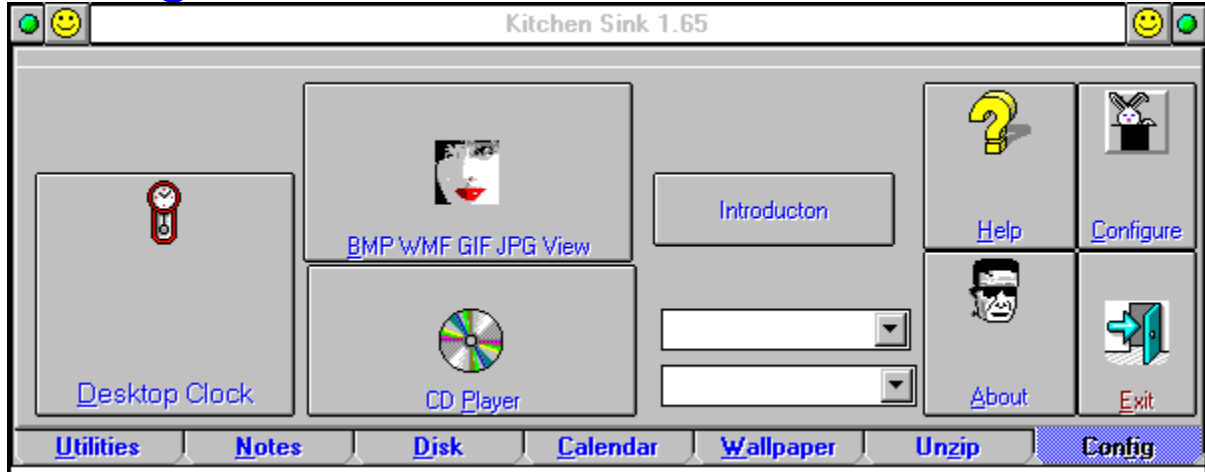

Blind Mellon Software, 1995 All Rights Reserved

Notepad Screen

Notepad is a dual purpose notepad, when you enter a note and depress the save button the note will be saved into the current daily calendar, daily notes are cumulative and may be managed in the calendar screen. The notepad may also be used to load and save text files via the buttons provided. There is also a drag and drop calculator and calendar available. The notepad screen and the calendar screen work together to provide input as well as history of your notes.

Unzip Screen

The Unzip screen is used as a shell for the standard pzip utilities, once installed you may use this screen to unzip files using pkunzip.

Blind Mellon Software, 1995 All Rights Reserved

Wallpaper Screen

Utility screen that will allow you to change your windows wallpaper on demand or schedule changes.

Blind Mellon Software, 1995 All Rights Reserved

Configuration Screen

A combination of facilities available, including, A desktop clock with selectable fonts and colors, the clock may be moved with the mouse and will remain where the user leaves it on the screen. Two viewers for graphics files, which will read and display BMP, WMF, GIF files. A tool to allow the user to configure the screen sizes and locations of each screen. A desktop CD Player with volume control. The user also has the ability to redefine the number of tabs displayed as well as the locations of the tabs on the screens.

Blind Mellon Software, 1995 All Rights Reserved

File Screen

This screen provides you with the ability to access your disk information as well as manage that information via the popup menus. Popup menus are common in Kitchen Sink and may be accessed by depressing the right mouse button in most locations on any screen. File utilities are available in the popup menu. You may also search the disk via the button provided as well as launch any file in the list by double clicking on the file. Templates are available below the directory window.